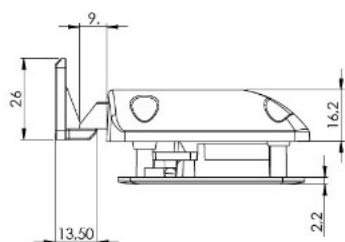

PRODUCT SHEET

Description:

Slam Lock "Wagon", W/Pull Latch, 65x38mm, CPL, 12-14mm, Zamak Handle & Black ABS Body, Incl. Black ABS Striker

Item number:

14.03.090-0

Units	Box	Carton	HS Code	Barcode
Pcs.	10	100	8301300000	
				5704866518390

SISO A/S

Mileparken 11
DK-2740 Skovlunde
Denmark
VAT: 24786013

Phone +45 45 830 900

www.siso.dk
siso@siso.dk

Danske Bank
Nytorv Branch
Copenhagen
SWIFT: DABADKKK

Account no.
4180 3112 112936
IBAN Account
DK7230003112112936