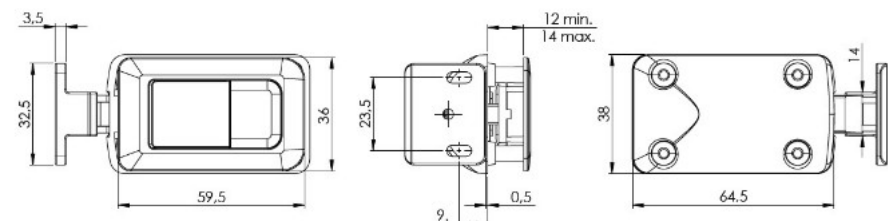

PRODUCT SHEET

Description:

Slam Lock "Wagon", W/Pull Latch, 65x38mm, CPL, 12-14mm, Zamak Handle & Black ABS Body, Incl. Black ABS Striker

Item number:

14.03.090-0

Units	Box	Carton	HS Code	Barcode
Pcs.	10	100	8301300000	
				5704866518390

SISO A/S

Mileparken 11
DK-2740 Skovlunde
Denmark
VAT: 24786013

Phone +45 45 830 900

www.siso.dk
siso@siso.dk

Danske Bank
Nytorv Branch
Copenhagen
SWIFT: DABADKKK

Account no.
4180 3112 112936
IBAN Account
DK7230003112112936