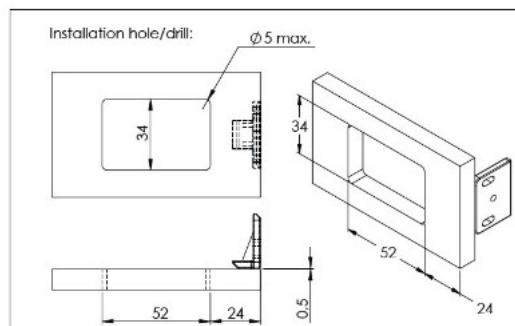

PRODUCT SHEET

Description:

Slam Lock "Wagon", W/Pull Latch, 65x38mm, CPL, 12-14mm, Zamak Handle & Black ABS Body, Incl. Black ABS Striker

Item number:

14.03.090-0

Units	Box	Carton	HS Code	Barcode
Pcs.	10	100	8301300000	
				5704866518390

SISO A/S

Mileparken 11
DK-2740 Skovlunde
Denmark
VAT: 24786013

Phone +45 45 830 900

www.siso.dk
siso@siso.dk

Danske Bank
Nytorv Branch
Copenhagen
SWIFT: DABADKKK

Account no.
4180 3112 112936
IBAN Account
DK7230003112112936